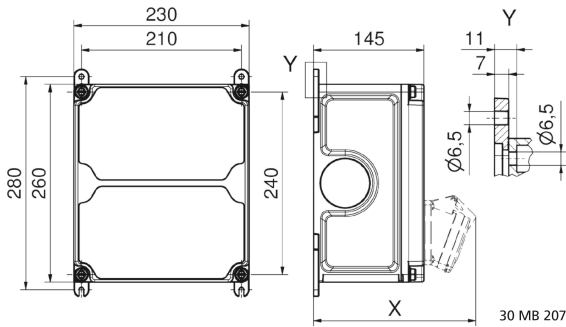

| Product description | |
|---------------------|------------------------|
| BALS-Prd.-Nr | 896372 |
| EAN | 4024941979313 |
| product group | null |
| Specification/Norm | null |
| protection degree | IP67 |
| Colour of appliance | null, Housing top grey |
| Height | 260mm |
| Width | 230mm |
| Depth | 145mm |
| RDF factor | 0.85 |

Product description

Nominal current InA

32

Tiefenmaß/ depth X (mm)

| Bezeichnung/ with | IP44 | IP67 |
|------------------------------------|------|------|
| OTC-Klappe/ OTC operating window | 180 | 180 |
| Schutzk. Steckdose/domestic socket | 162 | 205 |
| CEE 16A 3p | 200 | 200 |
| CEE 16A 4p | 204 | 202 |
| CEE 16A 5p | 207 | 205 |
| CEE 32A 3p/4p | 211 | 213 |
| CEE 32A 5p | 213 | 214 |
| CEE 63A 3p/4p/5p | 229 | 231 |