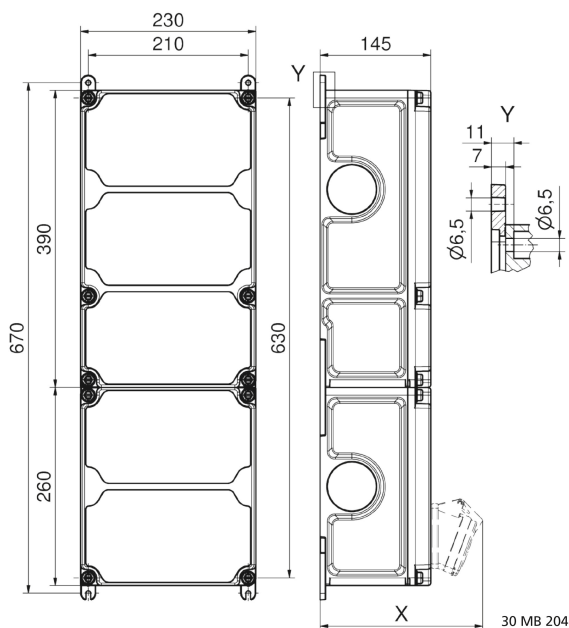

Product description	
BALS-Prd.-Nr	895719
EAN	4024941332750
product group	null
Specification/Norm	null
protection degree	IP44
Colour of appliance	null, Housing top grey
Height	650mm
Width	230mm
Depth	145mm
RDF factor	0.86

Product description	
Nominal current InA	40

Logistics data	
Weight/pcs	8.474 kg / Piece
Packaging	Carton
Content amount	1 ST
EAN	4024941332750
Length	690 mm
Width	270 mm
Height	255 mm
Weight	8.888 kg
Volume	47,506.5 ccm

Tiefenmaß/ depth X (mm)

Bezeichnung/ with	IP44	IP67
OTC-Klappe/ OTC operating window	180	180
Schutzk. Steckdose/domestic socket	162	205
CEE 16A 3p	200	200
CEE 16A 4p	204	202
CEE 16A 5p	207	205
CEE 32A 3p/4p	211	213
CEE 32A 5p	213	214
CEE 63A 3p/4p/5p	229	231