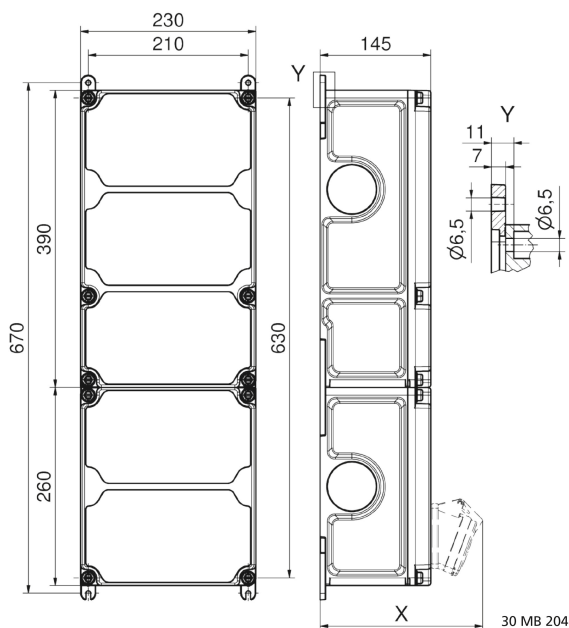

Product description	
BALS-Prd.-Nr	894045
EAN	4024941853637
product group	null
Specification/Norm	null
protection degree	IP44
Colour of appliance	null, Housing top grey
Height	650mm
Width	230mm
Depth	145mm
RDF factor	0.64

Product description	
Nominal current InA	63

Logistics data	
Weight/pcs	9.398 kg / Piece
Packaging	Carton
Content amount	1 ST
EAN	4024941853637
Length	690 mm
Width	270 mm
Height	255 mm
Weight	9.812 kg
Volume	47,506.5 ccm

Tiefenmaß/ depth X (mm)

Bezeichnung/ with	IP44	IP67
OTC-Klappe/ OTC operating window	180	180
Schutzk. Steckdose/domestic socket	162	205
CEE 16A 3p	200	200
CEE 16A 4p	204	202
CEE 16A 5p	207	205
CEE 32A 3p/4p	211	213
CEE 32A 5p	213	214
CEE 63A 3p/4p/5p	229	231