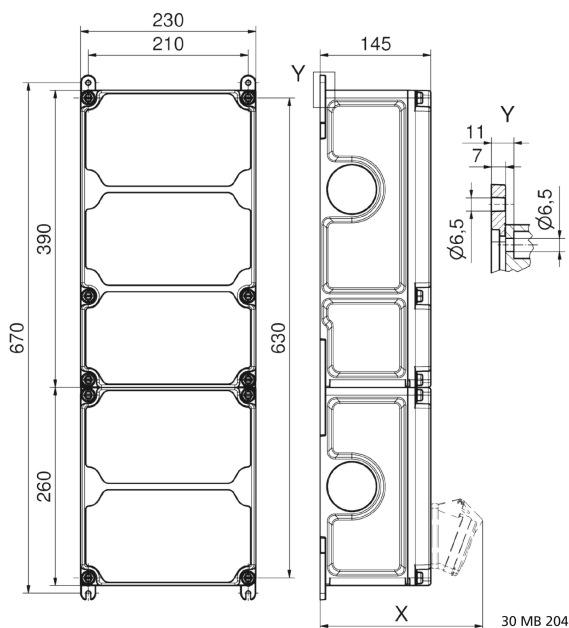

Product description	
BALS-Prd.-Nr	892974
EAN	402494195560
product group	null
Specification/Norm	null
protection degree	IP44
Colour of appliance	null, Housing top grey
Height	650mm
Width	230mm
Depth	145mm
RDF factor	0.66

Product description	
Nominal current InA	63

Logistics data	
Weight/pcs	9.222 kg / Piece
Packaging	Carton
Content amount	1 ST
EAN	4024941955560
Length	690 mm
Width	270 mm
Height	255 mm
Weight	9.636 kg
Volume	47,506.5 ccm

Tiefenmaß/ depth X (mm)

Bezeichnung/ with	IP44	IP67
OTC-Klappe/ OTC operating window	180	180
Schutzk. Steckdose/domestic socket	162	205
CEE 16A 3p	200	200
CEE 16A 4p	204	202
CEE 16A 5p	207	205
CEE 32A 3p/4p	211	213
CEE 32A 5p	213	214
CEE 63A 3p/4p/5p	229	231