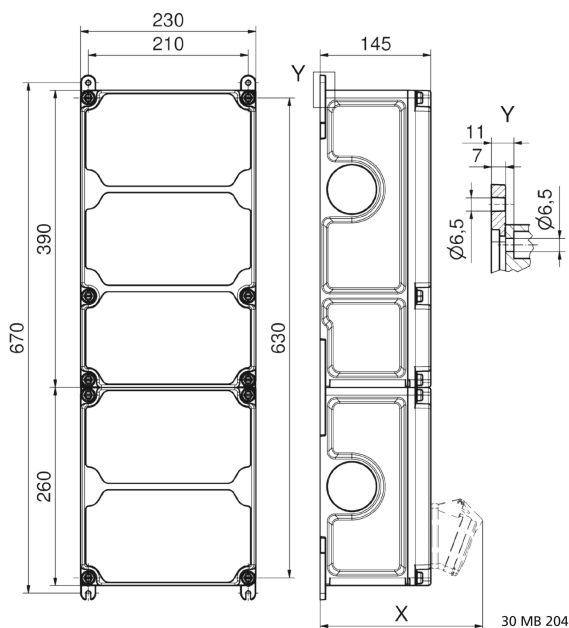

Product description	
BALS-Prd.-Nr	890995
EAN	4024941844734
product group	null
Specification/Norm	null
protection degree	IP44
Colour of appliance	null, Housing top grey
Height	650mm
Width	230mm
Depth	145mm
RDF factor	0.69

Product description	
Nominal current InA	63

Logistics data	
Weight/pcs	8.91 kg / Piece
Packaging	Carton
Content amount	1 ST
EAN	4024941844734
Length	690 mm
Width	270 mm
Height	255 mm
Weight	9.324 kg
Volume	47,506.5 ccm

Tiefenmaß/ depth X (mm)

Bezeichnung/ with	IP44	IP67
OTC-Klappe/ OTC operating window	180	180
Schutzk. Steckdose/domestic socket	162	205
CEE 16A 3p	200	200
CEE 16A 4p	204	202
CEE 16A 5p	207	205
CEE 32A 3p/4p	211	213
CEE 32A 5p	213	214
CEE 63A 3p/4p/5p	229	231