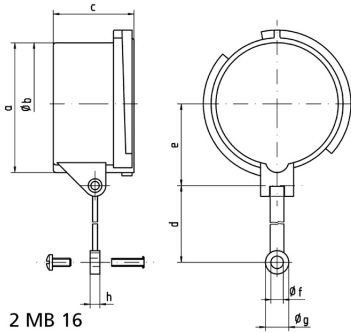

## Accessories plugs/connectors - Closure cap for CEE plugs

Product description	
BALS-Prd.-Nr	837
EAN	4024941008372
Product category	closure cap
Current	32A
Number of poles	3p, 4p
Number of poles	3p, 4p
Protection degree	IP67
Colour code	gray RAL 7035

Product description	
Colour of appliance	Closure cap grey RAL 7035
Height	91mm
Width	82mm
Depth	51.5mm
Material of enclosure	Polyamide

Logistics data	
Weight/pcs	0.061 kg / Piece
Packaging	Bag
Content amount	1 ST
EAN	4024941008372
Length	51.5 mm
Width	82 mm
Height	91 mm
Weight	0.062 kg
Volume	384.293 ccm
Packaging	Carton
Content amount	10 ST
EAN	4024941959766
Length	275 mm
Width	175 mm

Logistics data	
Height	137 mm
Weight	0.735 kg
Volume	5,737.5 ccm

Ampere	16	16	16	32	32	63	125
Polzahl	3	4	5	3/4	5	3/4/5	3/4/5
a	53,0	59,5	67,0	70,0	76,5	83,5	95,5
b ø	49,5	55,7	63,0	64,0	70,5	76,5	89,0
c	41,5	41,5	41,5	51,5	51,5	72,5	80,0
d	133,0	133,0	133,0	133,0	133,0	155,0	155,0
e	34,5	38,0	42,0	44,0	48,0	52,0	57,5
f ø	6,4	6,4	6,4	6,4	6,4	6,4	6,4
g ø	12,0	12,0	12,0	12,0	12,0	12,0	12,0
h	5,0	5,0	5,0	5,0	5,0	5,0	5,0