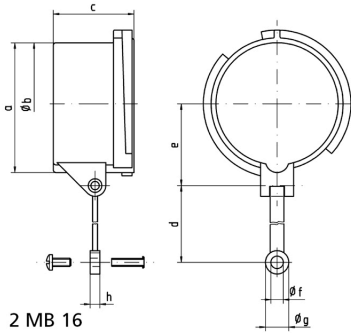

## Accessories plugs/connectors - Closure cap for CEE plugs

Product description	
BALS-Prd.-Nr	835
EAN	4024941008358
Product category	closure cap
Current	16A
Number of poles	4p
Number of poles	3P+PE
Protection degree	IP67
Colour code	gray RAL 7035

Product description	
Colour of appliance	Closure cap grey RAL 7035
Height	78mm
Width	68mm
Depth	41.5mm
Material of enclosure	Polyamide

Logistics data	
Weight/pcs	0.042 kg / Piece
Packaging	Bag
Content amount	1 ST
EAN	4024941008358
Length	41.5 mm
Width	68 mm
Height	78 mm
Weight	0.043 kg
Volume	220.116 ccm
Packaging	Carton
Content amount	10 ST
EAN	4024941835534
Length	207 mm
Width	162 mm

Logistics data	
Height	142 mm
Weight	0.52 kg
Volume	3,750 ccm

Ampere Polzahl	16 3	16 4	16 5	32 3/4	32 5	63 3/4/5	125 3/4/5
a	53,0	59,5	67,0	70,0	76,5	83,5	95,5
b ø	49,5	55,7	63,0	64,0	70,5	76,5	89,0
c	41,5	41,5	41,5	51,5	51,5	72,5	80,0
d	133,0	133,0	133,0	133,0	133,0	155,0	155,0
e	34,5	38,0	42,0	44,0	48,0	52,0	57,5
f ø	6,4	6,4	6,4	6,4	6,4	6,4	6,4
g ø	12,0	12,0	12,0	12,0	12,0	12,0	12,0
h	5,0	5,0	5,0	5,0	5,0	5,0	5,0