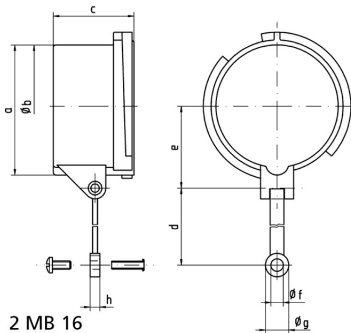

## Accessories for CEE plugs and sockets - Closure cap for CEE plugs

Product description	
BALS-Prd.-Nr	8335
EAN	4024941083355
Product category	TN closure cap with strap
Current	16A
Number of poles	3p
Protection degree	IP67
Colour code	bronze-green RAL 6031-F9
Colour of appliance	Closure cap bronze-green RAL 6031-F9

Product description	
Connection design	with screw terminal
Height	70mm
Width	60mm
Depth	41.5mm
Material of enclosure	Polyamide

Additional technical information	
	Closure cap for CEE plugs
	With strap

Logistics data	
Weight/pcs	0.036 kg / Piece
Packaging	Bag
Content amount	1 ST
EAN	4024941083355
Length	41.5 mm
Width	60 mm
Height	70 mm
Weight	0.037 kg
Volume	174.3 ccm
Packaging	Carton
Content amount	100 ST

Logistics data	
EAN	4024941871525
Length	590 mm
Width	380 mm
Height	281 mm
Weight	4.54 kg
Volume	63,000.2 ccm

Ampere Polzahl	16 3	16 4	16 5	32 3/4	32 5	63 3/4/5	125 3/4/5
a	53,0	59,5	67,0	70,0	76,5	83,5	95,5
b ø	49,5	55,7	63,0	64,0	70,5	76,5	89,0
c	41,5	41,5	41,5	51,5	51,5	72,5	80,0
d	133,0	133,0	133,0	133,0	133,0	155,0	155,0
e	34,5	38,0	42,0	44,0	48,0	52,0	57,5
f ø	6,4	6,4	6,4	6,4	6,4	6,4	6,4
g ø	12,0	12,0	12,0	12,0	12,0	12,0	12,0
h	5,0	5,0	5,0	5,0	5,0	5,0	5,0