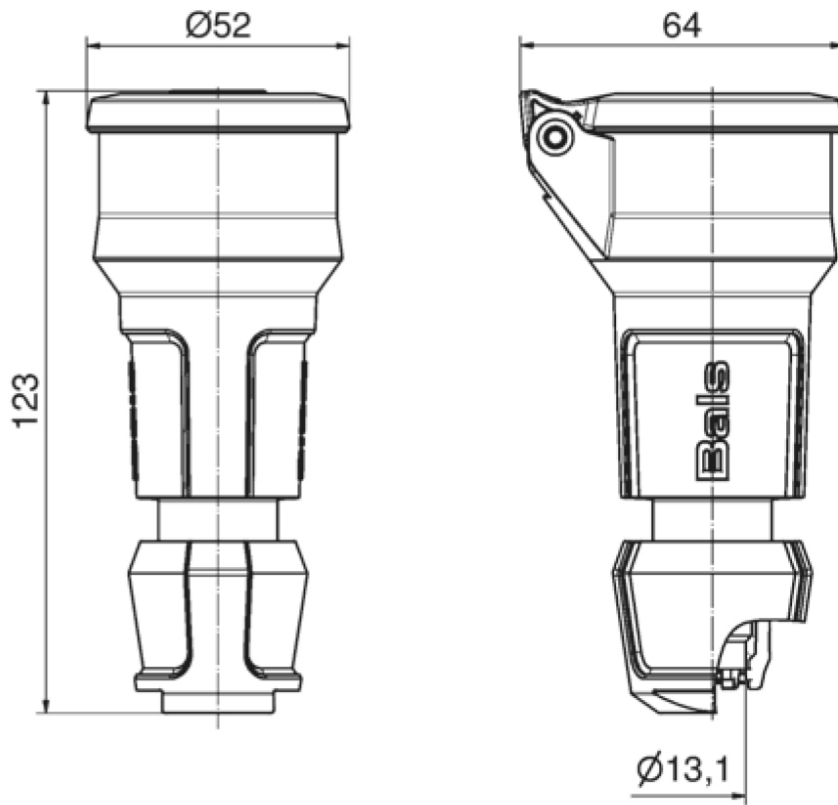

connector schuko-type - with hinged lid, System E Belgian/French standard

Product description	
BALS-Prd.-Nr	7493
EAN	4024941853736
Product category	Domestic connector
Current	16A
Number of poles	3p
Number of poles	2P+PE
Voltage	250V
Frequency	alternating current (AC)

Product description	
Protection degree	IP54
Colour code	red RAL 3000
Colour of appliance	Collar black RAL 9005, Housing cover red RAL 3000, Hinged lid black RAL 9005, Cable gland black RAL 9005
Connection design	head-screw terminal
Maximum conductor size	4,0 qmm
Cable entry	Cable gland
Height	123mm
Width	52mm
Depth	64mm
Material of enclosure	Polyamide
Contact	The contact carrier is made of polyamide, the contacts are brass nickel plated

Additional technical information	
	Multi-Grip cable gland with gasket and integrated strain relief
	With self-closing hinged lid

Logistics data	
Weight/pcs	0.098 kg / Piece
Packaging	Bag
Content amount	1 ST

Logistics data	
EAN	4024941853736
Length	64 mm
Width	52 mm
Height	123 mm
Weight	0.099 kg
Volume	409.344 ccm
Packaging	Carton
Content amount	20 ST
EAN	4024941323710
Length	245 mm
Width	177 mm
Height	185 mm
Weight	2.093 kg
Volume	7,140 ccm