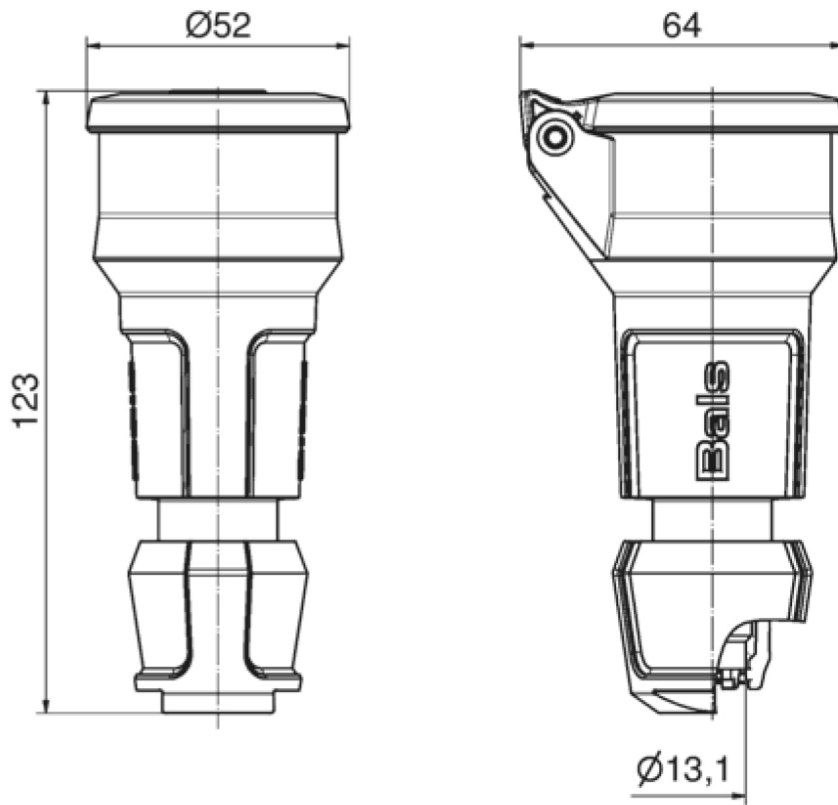

connector schuko-type - with hinged lid, System F German standard

Product description	
BALS-Prd.-Nr	7489
EAN	4024941852494
Product category	Domestic connector
Current	16A
Number of poles	3p
Number of poles	2P+PE
Voltage	250V
Frequency	alternating current (AC)

Product description	
Protection degree	IP54
Colour code	red RAL 3000
Colour of appliance	Collar black RAL 9005, Housing cover red RAL 3000, Hinged lid black RAL 9005, Cable gland black RAL 9005
Connection design	head-screw terminal
Maximum conductor size	4,0 qmm
Cable entry	Cable gland
Height	123mm
Width	52mm
Depth	64mm
Material of enclosure	Polyamide
Contact	The contact carrier is made of polyamide, the contacts are brass nickel plated

Additional technical information	
	Multi-Grip cable gland with gasket and integrated strain relief
	With self-closing hinged lid

Logistics data	
Weight/pcs	0.101 kg / Piece
Packaging	Bag
Content amount	1 ST

Logistics data	
EAN	4024941852494
Length	64 mm
Width	52 mm
Height	123 mm
Weight	0.102 kg
Volume	409.344 ccm
Packaging	Carton
Content amount	20 ST
EAN	4024941323673
Length	245 mm
Width	177 mm
Height	185 mm
Weight	2.153 kg
Volume	7,140 ccm