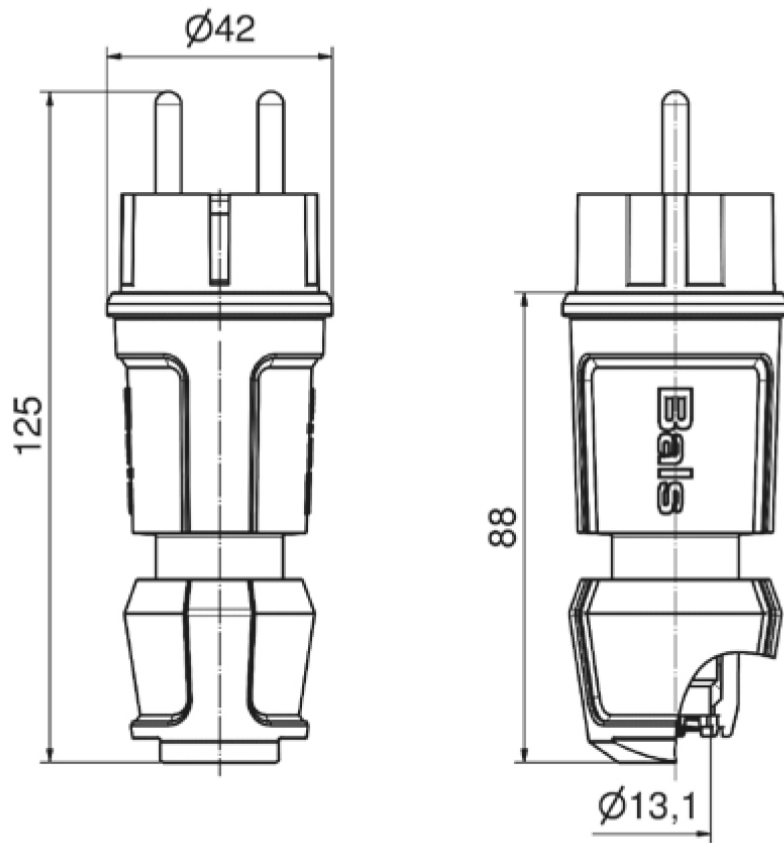

plug - with cable sleeve

Product description	
BALS-Prd.-Nr	7373
EAN	4024941852487
Product category	Domestic plug
Current	16A
Number of poles	3p
Number of poles	2P+PE
Voltage	250V
Frequency	alternating current (AC)
Protection degree	IP44

Product description	
Colour code	red RAL 3000
Colour of appliance	Collar black RAL 9005, Housing cover red RAL 3000, Cable gland black RAL 9005
Connection design	with screw terminal
Maximum conductor size	2,5 qmm
Cable entry	Cable gland
Height	122mm
Width	42mm
Depth	42mm
Material of enclosure	Polyamide
Contact	The contact carrier is made of polyamide, the contacts are brass nickel plated

Additional technical information	
	also suitable for Belgian/French standard
	Multi-Grip cable gland with gasket and integrated strain relief

Logistics data	
Weight/pcs	0.082 kg / Piece
Packaging	Bag
Content amount	1 ST
EAN	4024941852487
Length	42 mm

Logistics data	
Width	42 mm
Height	122 mm
Weight	0.083 kg
Volume	215.208 ccm
Packaging	Carton
Content amount	20 ST
EAN	4024941323635
Length	275 mm
Width	175 mm
Height	137 mm
Weight	1.765 kg
Volume	5,737.5 ccm