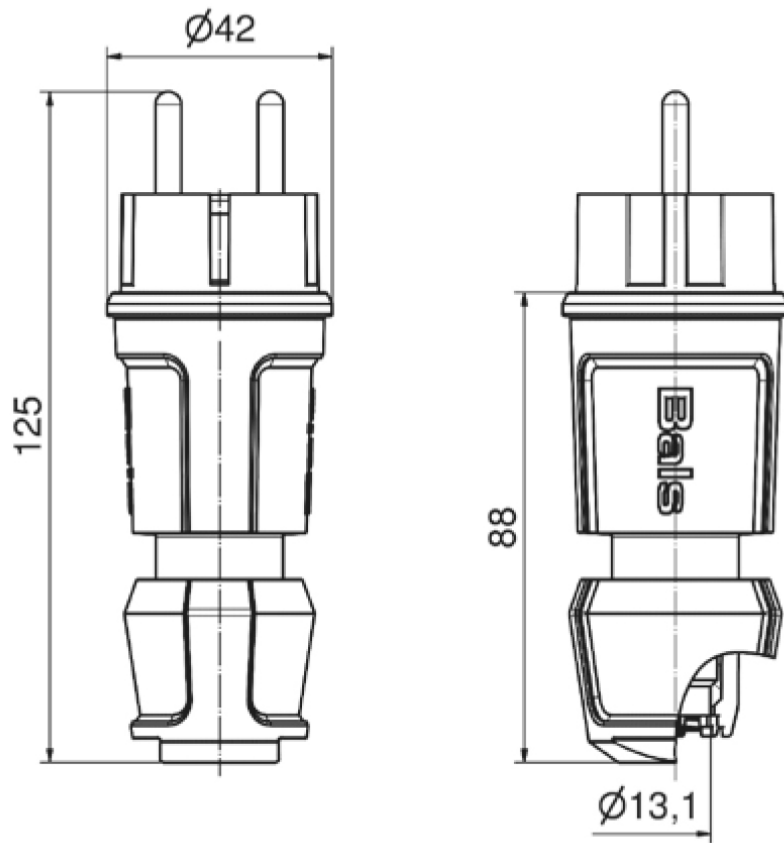

## plug - with cable sleeve

Product description	
BALS-Prd.-Nr	7372
EAN	4024941852401
Product category	Domestic plug
Current	16A
Number of poles	3p
Number of poles	2P+PE
Voltage	250V
Frequency	alternating current (AC)
Protection degree	IP44

Product description	
Colour code	black RAL 9005
Colour of appliance	Collar black RAL 9005, Housing cover black RAL 9005, Cable gland black RAL 9005
Connection design	with screw terminal
Maximum conductor size	2,5 qmm
Cable entry	Cable gland
Height	122mm
Width	42mm
Depth	42mm
Material of enclosure	Polyamide
Contact	The contact carrier is made of polyamide, the contacts are brass nickel plated

Additional technical information	
	also suitable for Belgian/French standard
	Multi-Grip cable gland with gasket and integrated strain relief

Logistics data	
Weight/pcs	0.06 kg / Piece
Packaging	Bag
Content amount	1 ST
EAN	4024941852401
Length	42 mm

Logistics data	
Width	42 mm
Height	122 mm
Weight	0.061 kg
Volume	215.208 ccm
Packaging	Carton
Content amount	20 ST
EAN	4024941323628
Length	275 mm
Width	175 mm
Height	137 mm
Weight	1.325 kg
Volume	5,737.5 ccm