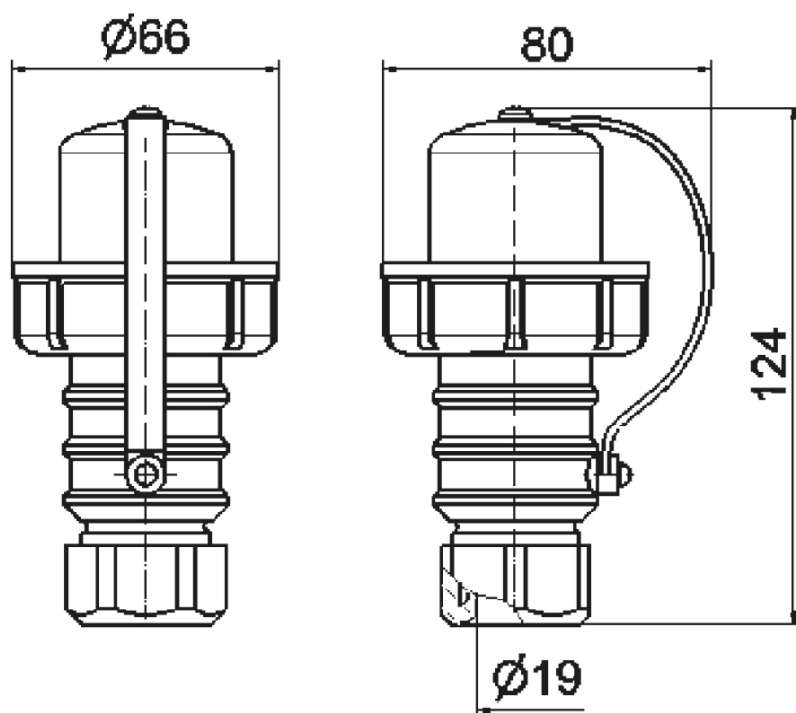

plug - with cable gland, with closure cap

Product description	
BALS-Prd.-Nr	736
EAN	4024941007368
product category (PG)	Domestic plug
current (A)	16A
number of poles (P99)	3p
number of poles (P)	2P+PE
voltage (V)	250V
frequency (HZ)	alternating current (AC)
protection degree (SA)	IP67

Product description	
colour code 1 (KF1)	blue RAL 5015
Colour of appliance	Collar black, Cable gland grey, Housing cover blue
connection design (AT)	screw terminal
maximum conductor size (LQ)	2,5 qmm
cable entry (KE)	Cable gland
Height	124mm
Width	80mm
Depth	66mm
material of enclosure (GM)	Polyamide
contact	The contact carrier is made of polyamide, the contacts are brass nickel plated

Additional technical information	
	also suitable for Belgian/French standard
	For cable diameter up to max. 14,0 mm, With cable gland, With hammer symbol
	With closure cap

Logistics data	
Weight/pcs	0.164 kg / Piece
Packaging	Bag
Content amount	1 ST
EAN	4024941007368

Logistics data	
Length	66 mm
Width	80 mm
Height	124 mm
Weight	0.165 kg
Volume	654.72 ccm
Packaging	Carton
Content amount	10 ST
EAN	4024941959162
Length	275 mm
Width	175 mm
Height	137 mm
Weight	1.765 kg
Volume	5,737.5 ccm