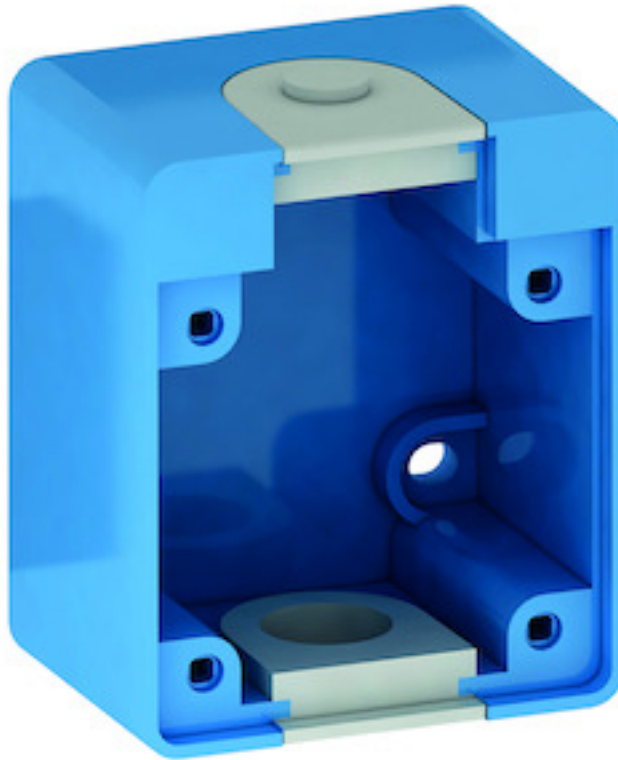

Accessories for domestic panel mounting socket outlets - housing dimensions 66x54

Product description	
BALS-Prd.-Nr	722
EAN	4024941007221
Product category	accessories for schuko-type plugs and sockets
Colour code	blue RAL 5015
Colour of appliance	Enclosure blue RAL 5015, anti-kink sleeve grey RAL 7035
Cable entry	Anti-kink sleeve
Height	66mm
Width	54mm

Product description	
Depth	39mm
dimension of enclosure (GG)	66x54 mm (HxW)
Material of enclosure	Polyamide

Logistics data	
Weight/pcs	0.051 kg / Piece
Packaging	Bag
Content amount	1 ST
EAN	4024941007221
Length	39 mm
Width	54 mm
Height	66 mm
Weight	0.052 kg
Volume	138.996 ccm
Packaging	Carton
Content amount	20 ST
EAN	4024941827805
Length	276 mm
Width	174 mm
Height	80 mm
Weight	1.132 kg