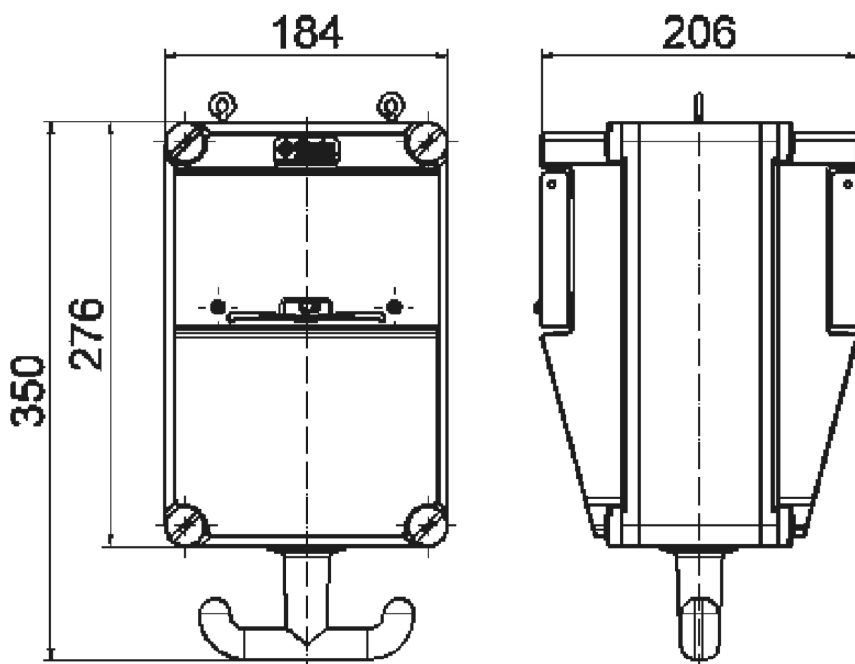

0

Product description	
BALS-Prd.-Nr	574420
EAN	4024941948340
product group	null
protection degree	IP44
Colour of appliance	Housing bottom grey, Housing top grey
Height	276mm
Width	184mm
Depth	206mm

Logistics data	
Weight/pcs	4.438 kg / Piece
Packaging	Carton
Content amount	1 ST
EAN	4024941948340
Length	345 mm
Width	345 mm
Height	217 mm
Weight	4.773 kg
Volume	24,276 ccm

30MB186