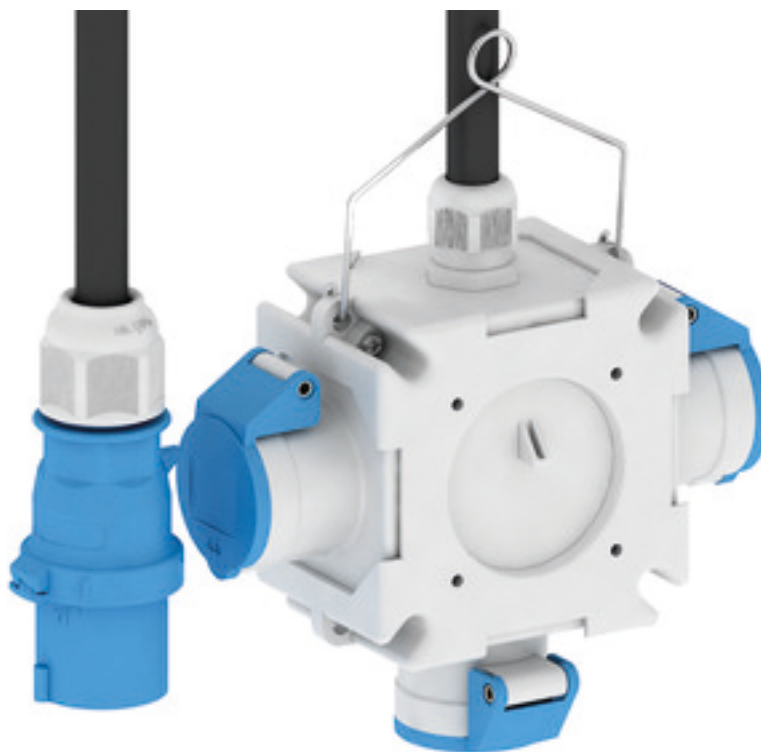

0

Product description	
BALS-Prd.-Nr	54568
EAN	4024941545686
product group	null
protection degree	IP44
Colour of appliance	Housing bottom black, Housing top black
Height	118mm
Width	118mm
Depth	80mm

Logistics data	
Weight/pcs	0.996 kg / Piece
Packaging	Carton
Content amount	1 ST
EAN	4024941545686
Length	245 mm
Width	177 mm
Height	185 mm
Weight	1.129 kg
Volume	7,140 ccm