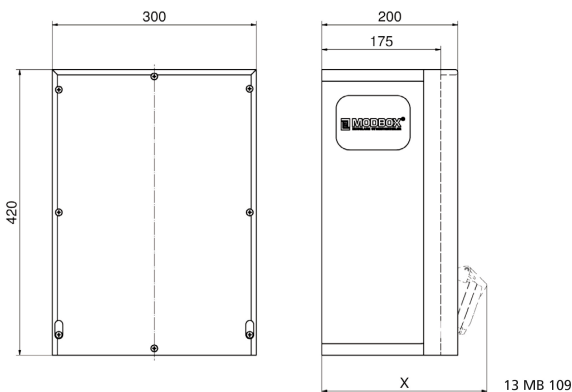

MODBOX

Product description	
BALS-Prd.-Nr	5402162
EAN	4024941945073
product group	null
protection degree	IP67
Colour of appliance	null, null
Height	420mm
Width	300mm
Depth	200mm
RDF factor	0.7

Product description	
Nominal current InA	40

Logistics data	
Weight/pcs	14.572 kg / Piece
Packaging	Carton
Content amount	1 ST
EAN	4024941945073
Length	320 mm
Width	346 mm
Height	511 mm
Weight	15.282 kg
Volume	56,577.92 ccm

Tiefenmaß/ depth X (mm)