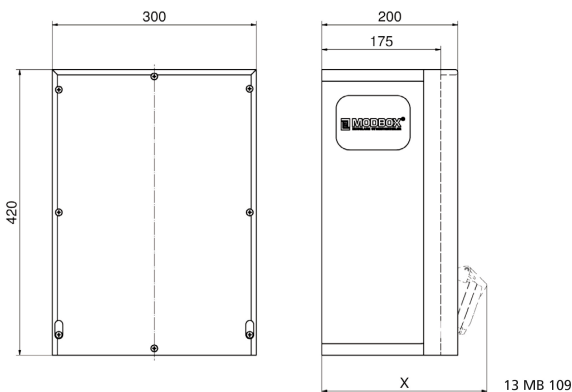

MODBOX

Product description	
BALS-Prd.-Nr	5402160
EAN	4024941948760
product group	null
protection degree	IP67
Colour of appliance	null, null
Height	420mm
Width	300mm
Depth	175mm
RDF factor	0.82

Product description	
Nominal current InA	32

Logistics data	
Weight/pcs	13.698 kg / Piece
Packaging	Carton
Content amount	1 ST
EAN	4024941948760
Length	320 mm
Width	346 mm
Height	511 mm
Weight	14.408 kg
Volume	56,577.92 ccm

Tiefenmaß/ depth X (mm)