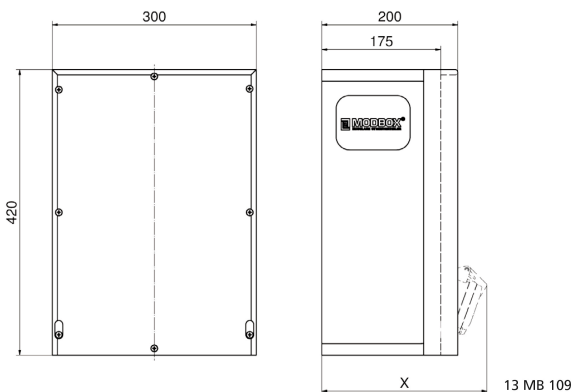

MODBOX

Product description	
BALS-Prd.-Nr	5402047
EAN	4024941970624
product group	null
protection degree	IP44
Colour of appliance	null, null
Height	420mm
Width	300mm
Depth	175mm
RDF factor	0.76

Product description	
Nominal current InA	63

Logistics data	
Weight/pcs	13.992 kg / Piece
Packaging	Carton
Content amount	1 ST
EAN	4024941970624
Length	320 mm
Width	346 mm
Height	511 mm
Weight	14.702 kg
Volume	56,577.92 ccm

Tiefenmaß/ depth X (mm)