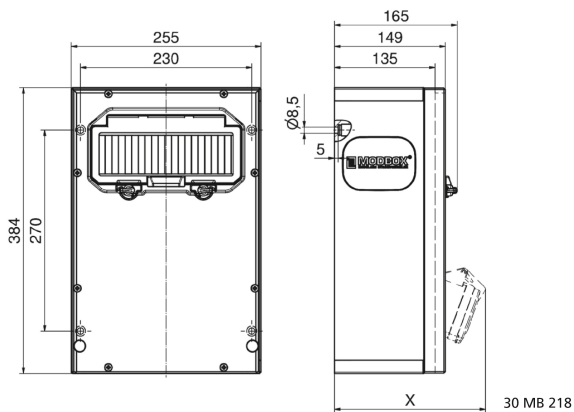

MODBOX - MIDI

Product description	
BALS-Prd.-Nr	5401884
EAN	4024941005456
product group	null
protection degree	IP44
Colour of appliance	null, null
Height	384mm
Width	225mm
Depth	135mm
RDF factor	0.6

Product description	
Nominal current InA	32

Logistics data	
Weight/pcs	10.858 kg / Piece
Packaging	Carton
Content amount	1 ST
EAN	4024941005456
Length	320 mm
Width	346 mm
Height	511 mm
Weight	11.568 kg
Volume	56,577.92 ccm

Tiefenmaß/ depth X (mm)