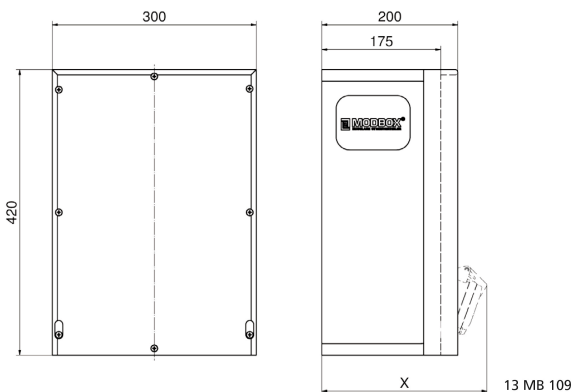

MODBOX

Product description	
BALS-Prd.-Nr	5401455
EAN	4024941948623
product group	null
protection degree	IP44
Colour of appliance	null, null
Height	420mm
Width	300mm
Depth	175mm
RDF factor	0.73

Product description	
Nominal current InA	40

Logistics data	
Weight/pcs	14.212 kg / Piece
Packaging	Carton
Content amount	1 ST
EAN	4024941948623
Length	320 mm
Width	346 mm
Height	511 mm
Weight	14.922 kg
Volume	56,577.92 ccm

Tiefenmaß/ depth X (mm)