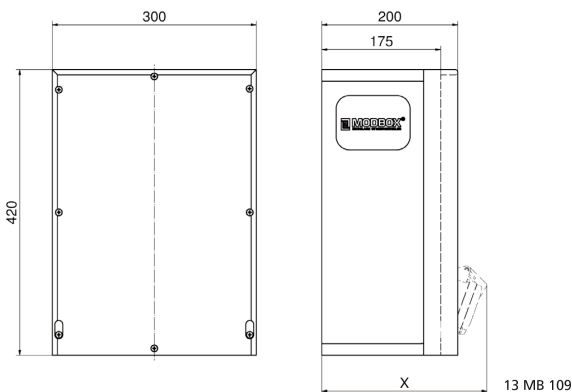

## MODBOX

Product description	
BALS-Prd.-Nr	5401302
EAN	4024941962087
product group	null
protection degree	IP44
Colour of appliance	null, null
Height	420mm
Width	300mm
Depth	175mm
RDF factor	0.71

Product description	
Nominal current InA	40

Logistics data	
Weight/pcs	14.226 kg / Piece
Packaging	Carton
Content amount	1 ST
EAN	4024941962087
Length	320 mm
Width	346 mm
Height	511 mm
Weight	14.936 kg
Volume	56,577.92 ccm

Tiefenmaß/ depth X (mm)