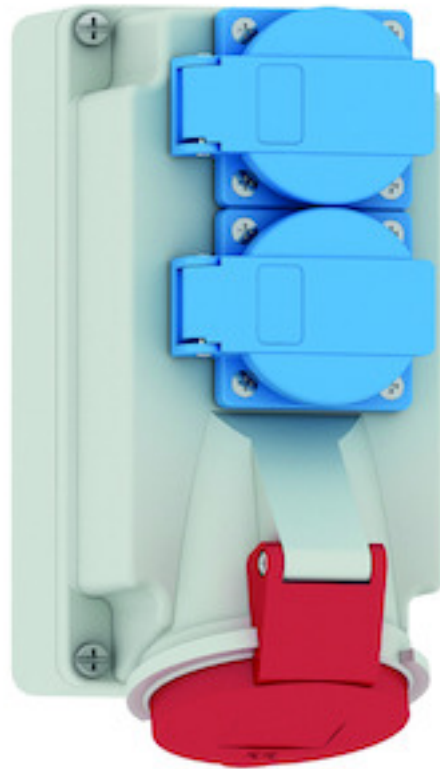

## housing dimensions 170x90

Product description	
BALS-Prd.-Nr	5101027
EAN	4024941149020
product group	null
protection degree	IP44
Colour of appliance	Housing bottom grey, Housing top grey
Height	170mm
Width	90mm
Depth	124mm