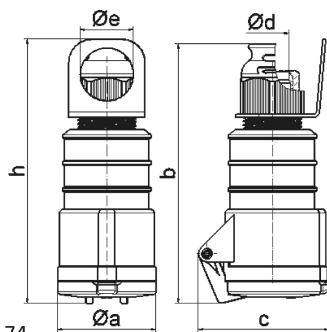

hanging connector - with Multi-Grip, with suspension clip

Product description	
BALS-Prd.-Nr	3221
EAN	4024941032216
product group	Quick-Connect TE hanging connector
current	32A
number of poles	5p
Arrangement of the phases	3p+N+PE
position of earth contact	6 h
voltage (V)	200/346 up to 240/415V
frequency	50 and 60Hz

Product description	
protection degree	IP44
colour code	red RAL 3000
Colour of appliance	Hinged lid red, Enclosure red, Cable gland grey
connection design	screwless sping/cage/kontex
maximum conductor size (LQ)	6,0 qmm
cable entry (KE)	Cable gland
Height	212mm
Width	72mm
Depth	99mm
material of enclosure	Polyamide
contact	The contact carrier is made of high temperature resistant material, the contacts are brass nickel plated

Additional technical information	
	For cable diameter from 13 up to max. 27 mm, Multi-Grip cable gland with gasket, integrated cable clamp and additional water evacuation openings

Logistics data	
Weight/pcs	0.391 kg / Piece
Packaging	Bag
Content amount	1 ST
EAN	4024941032216

Logistics data	
Length	99 mm
Width	72 mm
Height	212 mm
Weight	0.392 kg
Volume	1,511.136 ccm
Packaging	Carton
Content amount	10 ST
EAN	4024941970068
Length	325 mm
Width	217 mm
Height	210 mm
Weight	4.116 kg
Volume	13,588.4 ccm