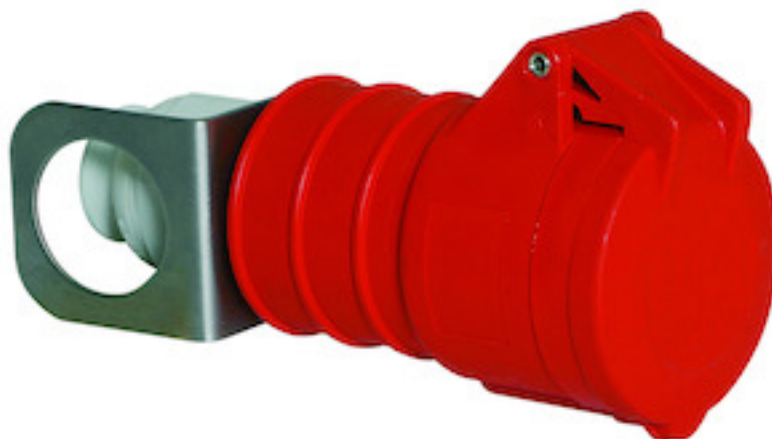

hanging connector - with Multi-Grip, with suspension clip

Product description	
BALS-Prd.-Nr	3221
EAN	4024941032216
product group	Quick-Connect TE hanging connector
current	32A
number of poles	5p
Arrangement of the phases	3p+N+PE
position of earth contact	6 h
voltage (V)	200/346 up to 240/415V
frequency	50 and 60Hz

Product description	
protection degree	IP44
colour code	red RAL 3000
Colour of appliance	Hinged lid red, Enclosure red, Cable gland grey
connection design	screwless sping/cage/kontex
maximum conductor size (LQ)	6,0 qmm
cable entry (KE)	Cable gland
Height	212mm
Width	72mm
Depth	99mm
material of enclosure	Polyamide
contact	The contact carrier is made of high temperature resistant material, the contacts are brass nickel plated

Additional technical information	
	For cable diameter from 13 up to max. 27 mm, Multi-Grip cable gland with gasket, integrated cable clamp and additional water evacuation openings

Logistics data	
Weight/pcs	0.391 kg / Piece
Packaging	Bag
Content amount	1 ST
EAN	4024941032216