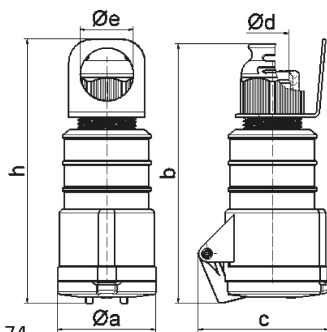

## hanging connector - with Multi-Grip, with suspension clip

Product description	
BALS-Prd.-Nr	3217
EAN	4024941032179
product group	Quick-Connect TE hanging connector
current	32A
number of poles	4p
Arrangement of the phases	3P+PE
position of earth contact	6 h
voltage (V)	380 up to 415V
frequency	50 and 60Hz

Product description	
protection degree	IP44
colour code	red RAL 3000
Colour of appliance	Hinged lid red, Enclosure red, Cable gland grey
connection design	screwless sping/cage/kontex
maximum conductor size (LQ)	6,0 qmm
cable entry (KE)	Cable gland
Height	211mm
Width	66.5mm
Depth	91mm
material of enclosure	Polyamide
contact	The contact carrier is made of high temperature resistant material, the contacts are brass nickel plated

Additional technical information	
	For cable diameter from 11 up to max. 23,5 mm, Multi-Grip cable gland with gasket, integrated cable clamp and additional water evacuation openings

Logistics data	
Weight/pcs	0.335 kg / Piece
Packaging	Bag
Content amount	1 ST
EAN	4024941032179

Logistics data	
Length	91 mm
Width	66.5 mm
Height	211 mm
Weight	0.336 kg
Volume	1,276.86 ccm
Packaging	Carton
Content amount	10 ST
EAN	4024941835466
Length	325 mm
Width	217 mm
Height	210 mm
Weight	3.556 kg
Volume	13,588.4 ccm