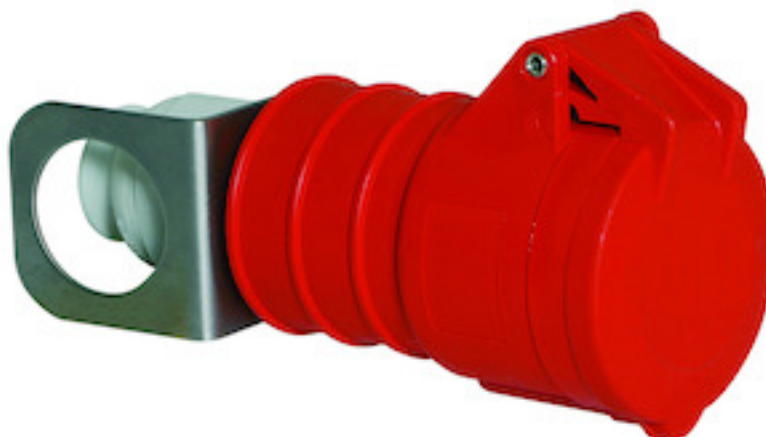

## hanging connector - with Multi-Grip, with suspension clip

Product description	
BALS-Prd.-Nr	3217
EAN	4024941032179
product group	Quick-Connect TE hanging connector
current	32A
number of poles	4p
Arrangement of the phases	3P+PE
position of earth contact	6 h
voltage (V)	380 up to 415V
frequency	50 and 60Hz

Product description	
protection degree	IP44
colour code	red RAL 3000
Colour of appliance	Hinged lid red, Enclosure red, Cable gland grey
connection design	screwless sping/cage/kontex
maximum conductor size (LQ)	6,0 qmm
cable entry (KE)	Cable gland
Height	211mm
Width	66.5mm
Depth	91mm
material of enclosure	Polyamide
contact	The contact carrier is made of high temperature resistant material, the contacts are brass nickel plated

Additional technical information	
	For cable diameter from 11 up to max. 23,5 mm, Multi-Grip cable gland with gasket, integrated cable clamp and additional water evacuation openings

Logistics data	
Weight/pcs	0.335 kg / Piece
Packaging	Bag
Content amount	1 ST
EAN	4024941032179