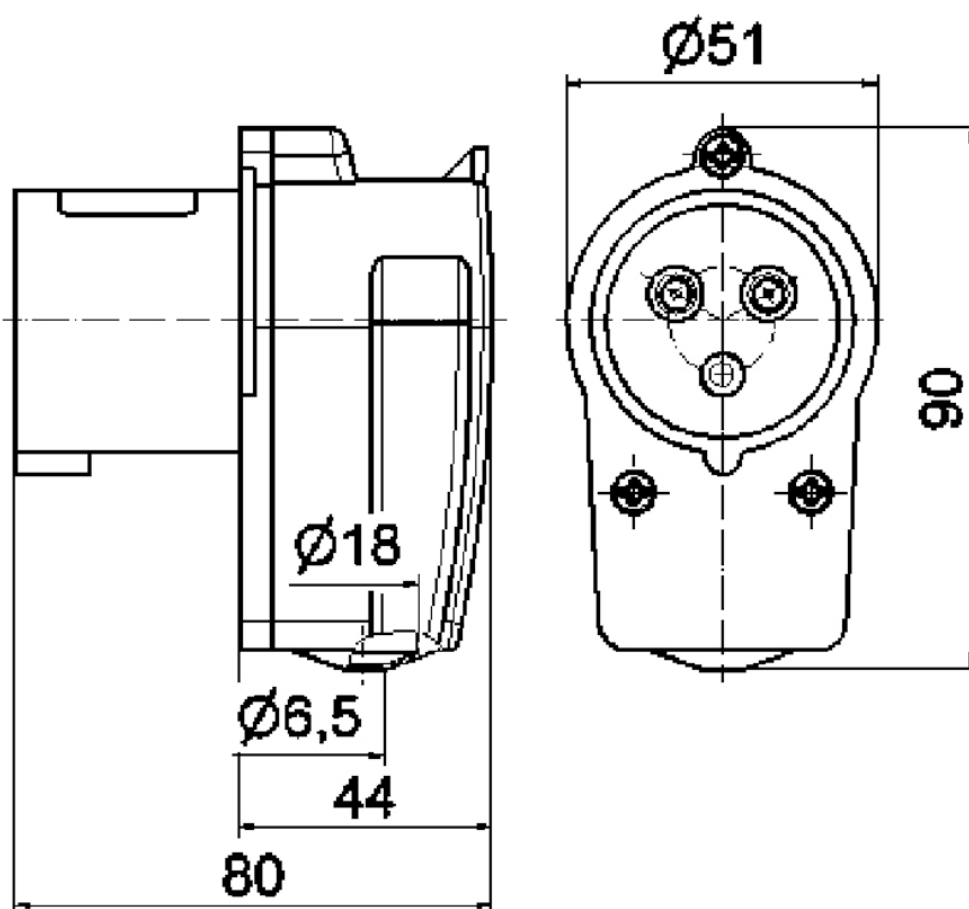

angled plug - with inward-curving cable sleeve

Product description	
BALS-Prd.-Nr	231
EAN	4024941002318
product category (PG)	GT angled plug
current (A)	16A
number of poles (P99)	3p
number of poles (P)	2P+PE
position of earth contact (H)	6 h
voltage (V)	200 up to 250V
frequency (HZ)	50 and 60Hz

Product description	
protection degree (SA)	IP44
colour code 1 (KF1)	blue RAL 5015
Colour of appliance	Collar blue, anti-kink sleeve grey, Enclosure grey
connection design (AT)	screw terminal
maximum conductor size (LQ)	2,5 qmm
cable entry (KE)	Anti-kink sleeve
Height	89mm
Width	78mm
Depth	51mm
material of enclosure (GM)	Polyamide
contact	The contact carrier is made of polyamide, The contacts are brass

Additional technical information	
	With internal cable sleeve

Logistics data	
Weight/pcs	0.125 kg / Piece
Packaging	Bag
Content amount	1 ST
EAN	4024941002318
Length	51 mm

Logistics data	
Width	78 mm
Height	89 mm
Weight	0.126 kg
Volume	354.042 ccm
Packaging	Carton
Content amount	10 ST
EAN	4024941968201
Length	275 mm
Width	175 mm
Height	137 mm
Weight	1.375 kg
Volume	5,737.5 ccm