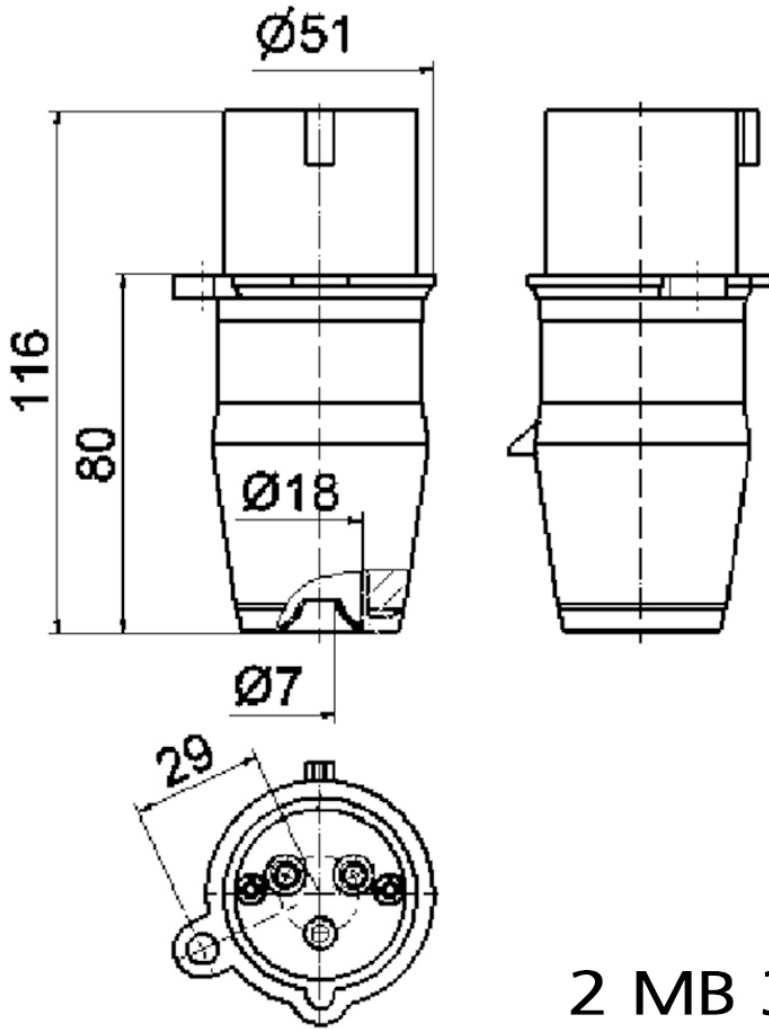

plug - with short cable sleeve lockable

Product description	
BALS-Prd.-Nr	219
EAN	4024941002196
Product category	GT plug
Current	16A
Number of poles	3p
Number of poles	2P+PE
Position of earth contact	6 h
Voltage	200 up to 250V
Frequency	50 and 60Hz

Product description	
Protection degree	IP44
Colour code	blue RAL 5015
Colour of appliance	Collar blue RAL 5015, anti-kink sleeve grey RAL 7035, Housing cover blue RAL 5015
Connection design	with screw terminal
Maximum conductor size	2,5 qmm
Cable entry	Anti-kink sleeve
Height	116mm
Width	61mm
Depth	51mm
Material of enclosure	Polyamide
Contact	The contact carrier is made of polyamide, The contacts are brass

Additional technical information	
	Lockable with padlock bow diameter 5 mm, With short cable sleeve

Logistics data	
Weight/pcs	0.131 kg / Piece
Packaging	Bag
Content amount	1 ST
EAN	4024941002196
Length	51 mm

Logistics data	
Width	61 mm
Height	116 mm
Weight	0.132 kg
Volume	360.876 ccm
Packaging	Carton
Content amount	10 ST
EAN	4024941968362
Length	248 mm
Width	158 mm
Height	123 mm
Weight	1.407 kg
Volume	3,960 ccm