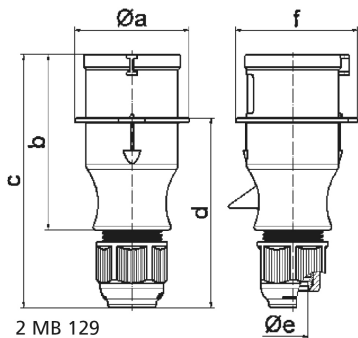

plug - with screw terminals one piece housing

Product description	
BALS-Prd.-Nr	21002-TLS
EAN	4024941193153
product category	TLS plug with Multi-Grip cable gland
current	16A
number of poles	3p
number of poles	2P+PE
position of earth contact	9 h
voltage	380 up to 415V
frequency	50 and 60Hz

Product description	
protection degree	IP44
colour code	red RAL 3000
Colour of appliance	Enclosure red, Cable gland grey
connection design	screw terminal
maximum conductor size	2,5 qmm
cable entry	Cable gland
Height	143mm
Width	54mm
Depth	59mm
material of enclosure	Polyamide
contact	The contact carrier is made of polyamide, The contacts are brass

Additional technical information	
	one piece housing, Multi-Grip cable gland with gasket and integrated strain relief, For cable diameter from 8 up to max. 18 mm

Logistics data	
Weight/pcs	0.116 kg / Piece
Packaging	Bag
Content amount	1 ST
EAN	4024941193153
Length	59 mm

Logistics data	
Width	54 mm
Height	143 mm
Weight	0.117 kg
Volume	455.598 ccm
Packaging	Carton
Content amount	10 ST
EAN	4024941971355
Length	207 mm
Width	162 mm
Height	142 mm
Weight	1.26 kg
Volume	3,750 ccm