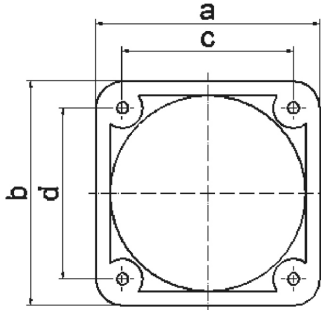

Accessories sockets - 60x60

Product description	
BALS-Prd.-Nr	187
EAN	4024941001878
Product category	Mounting frame
Colour code	gray RAL 7035
Height	70mm
Width	70mm
Depth	12mm
Flange size vertical	70mm
Flange size horizontal	70mm

Product description	
Drill hole distance vertical	60mm
Drill hole distance horizontal	60mm
Material of enclosure	Polyamide

Logistics data	
Weight/pcs	0.014 kg / Piece
Packaging	Bag
Content amount	1 ST
EAN	4024941001878
Length	12 mm
Width	70 mm
Height	70 mm
Weight	0.015 kg
Volume	58.8 ccm
Packaging	Carton
Content amount	100 ST
EAN	4024941326988
Length	275 mm
Width	175 mm
Height	137 mm
Weight	1.525 kg

Logistics data

Volume	5,737.5 ccm
--------	-------------

a	b	c	d	e	Bestell-Nr.
50	50	38	38	13	1843
54	54	44	44	10	1847
57	66	47	47	10	1848
60	60	50	50	10	1849
62	62	52	52	10	1850
62	70	52	60	10	1851

30 MB 182