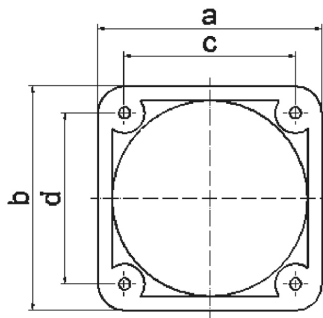

Accessories sockets - 47x47

Product description	
BALS-Prd.-Nr	1848
EAN	4024941018487
Product category	Mounting frame
Colour code	gray RAL 7035
Height	66mm
Width	57mm
Depth	10mm
Drill hole distance vertical	47mm
Drill hole distance horizontal	47mm

Product description	
Material of enclosure	Polyamide

Logistics data	
Weight/pcs	0.016 kg / Piece
Packaging	Bag
Content amount	1 ST
EAN	4024941018487
Length	10 mm
Width	57 mm
Height	66 mm
Weight	0.017 kg
Volume	37.62 ccm
Packaging	Carton
Content amount	100 ST
EAN	4024941326964
Length	275 mm
Width	175 mm
Height	137 mm
Weight	1.725 kg
Volume	5,737.5 ccm