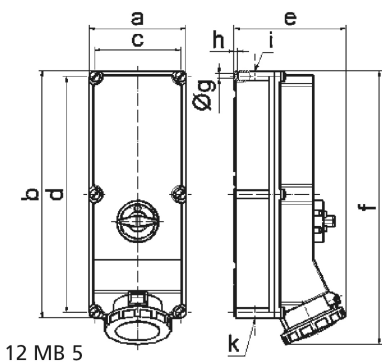

wall mounting socket outlet, switched, interlocked - housing dimensions 460x180

| Product description | |
|---------------------------|---|
| BALS-Prd.-Nr | 16620 |
| EAN | 4024941166201 |
| product group | TE wall mounting socket outlet, switched, interlocked |
| current | 125A |
| number of poles | 3p |
| Arrangement of the phases | 2P+PE |
| position of earth contact | 6 h |
| voltage (V) | 200 up to 250V |

| Product description | |
|-----------------------------|---|
| frequency | 50 and 60Hz |
| protection degree | IP67 |
| colour code | blue RAL 5015 |
| Colour of appliance | Hinged lid blue, Bayonet ring grey, Housing screws grey, Housing bottom grey, Housing top grey, Control knob grey |
| connection design | kontex contact |
| maximum conductor size (LQ) | 70.0 qmm |
| cable entry (KE) | top entry M40, bottom entry M50/M40 |
| Height | 512mm |
| Width | 180mm |
| Depth | 210mm |
| dimension of enclosure (GG) | 460x180 mm (HxW) |
| material of enclosure | Polycarbonate |
| contact | The contact carrier is made of high temperature resistant material, the contacts are brass nickel plated |

| Additional technical information | |
|----------------------------------|--|
| | The cable entry is one at top and two at bottom open |
| | In 0-position lockable for 4 padlocks with bow diameter up to 7 mm |

| Logistics data | |
|----------------|----------------|
| Weight/pcs | 0.0 kg / Piece |

| Logistics data | |
|----------------|---------------|
| Packaging | Carton |
| Content amount | 1 ST |
| EAN | 4024941166201 |
| Length | 560 mm |
| Width | 215 mm |
| Height | 260 mm |
| Weight | 0.462 kg |
| Volume | 26,400 ccm |