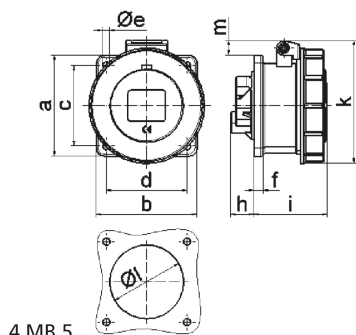

panel mounting socket outlet, straight - flange 75x75,
fixing centers 60x60

Product description	
BALS-Prd.-Nr	1373
EAN	4024941013734
product category	GT panel mounting socket outlet straight
current	16A
number of poles	3p
number of poles	2P+PE
position of earth contact	9 h
voltage	380 up to 415V

Product description	
frequency	50 and 60Hz
protection degree	IP67
colour code	red RAL 3000
Colour of appliance	Hinged lid red, Bayonet ring grey, Enclosure grey
connection design	screw terminal
maximum conductor size	4,0 qmm
cable entry	null
Height	78.5mm
Width	75mm
Depth	72mm
Flange size vertical	75mm
Flange size horizontal	75mm
Drill hole distance vertical	60mm
Drill hole distance horizontal	60mm
material of enclosure	Polyamide
contact	The contact carrier is made of polyamide, The contacts are brass

Logistics data	
Weight/pcs	0.138 kg / Piece
Packaging	Bag
Content amount	1 ST

Logistics data	
EAN	4024941013734
Length	72 mm
Width	75 mm
Height	78.5 mm
Weight	0.139 kg
Volume	423.9 ccm
Packaging	Carton
Content amount	10 ST
EAN	4024941841313
Length	275 mm
Width	175 mm
Height	137 mm
Weight	1.505 kg
Volume	5,737.5 ccm

4 MB 5

Ampere Polzahl	16 3	16 4	16 5	32 3	32 4	32 5
a	75,0	75,0	75,0	75,0	75,0	75,0
b	75,0	75,0	75,0	75,0	75,0	75,0
c	60,0	60,0	60,0	60,0	60,0	60,0
d	60,0	60,0	60,0	60,0	60,0	60,0
e ø	5,5	5,5	5,5	5,5	5,5	5,5
f	7,0	7,0	7,0	8,0	8,0	8,0
h	17,0	26,0	17,0	36,0	36,0	19,0
i	57,0	58,0	57,0	65,0	65,0	65,0
k	76,0	83,0	93,0	100,0	100,0	106,0
l ø	45,0	45,0	55,0	60,0	60,0	60,0
m	3,5	7,0	11,5	12,0	12,0	17,0
Leiter mm ² min	1,5	1,5	1,5	2,5	2,5	2,5
Leiter mm ² max	4	4	4	10	10	10