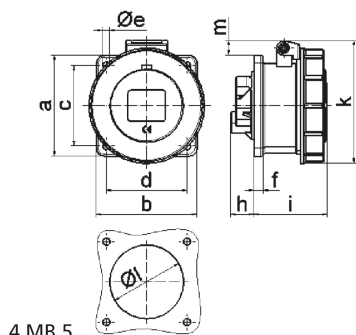

panel mounting socket outlet, straight - flange 75x75,
fixing centers 60x60

Product description	
BALS-Prd.-Nr	13380
EAN	4024941133807
product category	GT panel mounting socket outlet straight
current	16A
number of poles	5p
number of poles	3p+N+PE
position of earth contact	2 h
voltage	> 50V

Product description	
frequency	over 300 up to 500Hz
protection degree	IP67
colour code	green RAL 6002
Colour of appliance	Hinged lid green, Bayonet ring grey, Enclosure grey
connection design	screw terminal
maximum conductor size	4,0 qmm
cable entry	null
Height	92mm
Width	86mm
Depth	72mm
Flange size vertical	75mm
Flange size horizontal	75mm
Drill hole distance vertical	60mm
Drill hole distance horizontal	60mm
material of enclosure	Polyamide
contact	The contact carrier is made of polyamide, The contacts are brass

Logistics data	
Weight/pcs	0.215 kg / Piece
Packaging	Bag
Content amount	1 ST

Logistics data	
EAN	4024941133807
Length	72 mm
Width	86 mm
Height	92 mm
Weight	0.216 kg
Volume	569.664 ccm
Packaging	Carton
Content amount	10 ST
EAN	4024941841443
Length	245 mm
Width	177 mm
Height	185 mm
Weight	2.283 kg
Volume	7,140 ccm

Ampere Polzahl	16 3	16 4	16 5	32 3	32 4	32 5
a	75,0	75,0	75,0	75,0	75,0	75,0
b	75,0	75,0	75,0	75,0	75,0	75,0
c	60,0	60,0	60,0	60,0	60,0	60,0
d	60,0	60,0	60,0	60,0	60,0	60,0
e ø	5,5	5,5	5,5	5,5	5,5	5,5
f	7,0	7,0	7,0	8,0	8,0	8,0
h	17,0	26,0	17,0	36,0	36,0	19,0
i	57,0	58,0	57,0	65,0	65,0	65,0
k	76,0	83,0	93,0	100,0	100,0	106,0
l ø	45,0	45,0	55,0	60,0	60,0	60,0
m	3,5	7,0	11,5	12,0	12,0	17,0
Leiter mm ² min	1,5	1,5	1,5	2,5	2,5	2,5
Leiter mm ² max	4	4	4	10	10	10