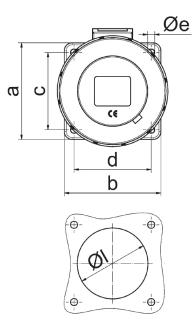

## panel mounting socket outlet, straight - 7 poles, flange 75x75

Product description	
BALS-Prd.-Nr	13333
EAN	4024941133333
Product category	GT panel mounting socket outlet straight
Current	32A
Number of poles	7p
Number of poles	6p+PE
Position of earth contact	6 h
Voltage	400V

Product description	
Frequency	50 and 60Hz
Protection degree	IP67
Colour code	red RAL 3000
Colour of appliance	Hinged lid red RAL 3000, Bayonet ring grey RAL 7035, Enclosure grey RAL 7035
Connection design	with screw terminal
Maximum conductor size	10,0 qmm
Cable entry	null
Height	105mm
Width	101mm
Depth	83mm
Flange size vertical	75mm
Flange size horizontal	75mm
Drill hole distance vertical	60mm
Drill hole distance horizontal	60mm
Material of enclosure	Polyamide
Contact	The contacts are brass, The contact carrier is made of high temperature resistant material

Logistics data	
Weight/pcs	0.316 kg / Piece
Packaging	Bag
Content amount	1 ST

Logistics data	
EAN	4024941133333
Length	83 mm
Width	101 mm
Height	105 mm
Weight	0.317 kg
Volume	880.215 ccm
Packaging	Carton
Content amount	10 ST
EAN	4024941969673
Length	295 mm
Width	185 mm
Height	215 mm
Weight	3.324 kg
Volume	9,975 ccm

Ampere	16	32					
Polzahl	7	7					
a	75,0	75,0					
b	75,0	75,0					
c	60,0	60,0					
d	60,0	60,0					
e ø	5,5	5,5					
f	7,0	8,0					
h	17,0	19,0					
i	57,0	65,0					
k	93,0	106,0					
l ø	55,0	60,0					
m	11,5	17,0					
Leiter mm <sup>2</sup> min	1,5	2,5					
Leiter mm <sup>2</sup> max	4	10					