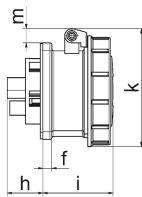

## panel mounting socket outlet, straight - 7 poles, flange 75x75

Product description	
BALS-Prd.-Nr	13333
EAN	4024941133333
Product category	GT panel mounting socket outlet straight
Current	32A
Number of poles	7p
Number of poles	6p+PE
Position of earth contact	6 h
Voltage	400V

Product description	
Frequency	50 and 60Hz
Protection degree	IP67
Colour code	red RAL 3000
Colour of appliance	Hinged lid red RAL 3000, Bayonet ring grey RAL 7035, Enclosure grey RAL 7035
Connection design	with screw terminal
Maximum conductor size	10,0 qmm
Cable entry	null
Height	105mm
Width	101mm
Depth	83mm
Flange size vertical	75mm
Flange size horizontal	75mm
Drill hole distance vertical	60mm
Drill hole distance horizontal	60mm
Material of enclosure	Polyamide
Contact	The contacts are brass, The contact carrier is made of high temperature resistant material

Logistics data	
Weight/pcs	0.316 kg / Piece
Packaging	Bag
Content amount	1 ST

Logistics data	
EAN	4024941133333
Length	83 mm
Width	101 mm
Height	105 mm
Weight	0.317 kg
Volume	880.215 ccm
Packaging	Carton
Content amount	10 ST
EAN	4024941969673
Length	295 mm
Width	185 mm
Height	215 mm
Weight	3.324 kg
Volume	9,975 ccm

Ampere	16	32					
Polzahl	7	7					
a	75,0	75,0					
b	75,0	75,0					
c	60,0	60,0					
d	60,0	60,0					
e ø	5,5	5,5					
f	7,0	8,0					
h	17,0	19,0					
i	57,0	65,0					
k	93,0	106,0					
l ø	55,0	60,0					
m	11,5	17,0					
Leiter mm <sup>2</sup> min	1,5	2,5					
Leiter mm <sup>2</sup> max	4	10					