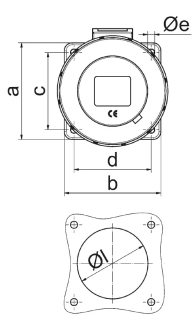

# panel mounting socket outlet, straight - 7 poles, flange 75x75

Product description	
BALS-Prd.-Nr	13332
EAN	4024941133326
Product category	GT panel mounting socket outlet straight
Current	32A
Number of poles	7p
Number of poles	6p+PE
Position of earth contact	9 h
Voltage	230V

Product description	
Frequency	50 and 60Hz
Protection degree	IP67
Colour code	blue RAL 5015
Colour of appliance	Hinged lid blue RAL 5015, Bayonet ring grey RAL 7035, Enclosure grey RAL 7035
Connection design	with screw terminal
Maximum conductor size	10,0 qmm
Cable entry	null
Height	105mm
Width	101mm
Depth	83mm
Flange size vertical	75mm
Flange size horizontal	75mm
Drill hole distance vertical	60mm
Drill hole distance horizontal	60mm
Material of enclosure	Polyamide
Contact	The contact carrier is made of high temperature resistant material, The contacts are brass

Logistics data	
Weight/pcs	0.316 kg / Piece
Packaging	Bag
Content amount	1 ST

Logistics data	
EAN	4024941133326
Length	83 mm
Width	101 mm
Height	105 mm
Weight	0.317 kg
Volume	880.215 ccm
Packaging	Carton
Content amount	10 ST
EAN	4024941835954
Length	295 mm
Width	185 mm
Height	215 mm
Weight	3.324 kg
Volume	9,975 ccm

Ampere	16	32					
Polzahl	7	7					
a	75,0	75,0					
b	75,0	75,0					
c	60,0	60,0					
d	60,0	60,0					
e ø	5,5	5,5					
f	7,0	8,0					
h	17,0	19,0					
i	57,0	65,0					
k	93,0	106,0					
l ø	55,0	60,0					
m	11,5	17,0					
Leiter mm <sup>2</sup> min	1,5	2,5					
Leiter mm <sup>2</sup> max	4	10					