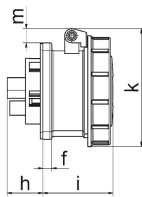

# panel mounting socket outlet, straight - 7 poles, flange 75x75

Product description	
BALS-Prd.-Nr	13332
EAN	4024941133326
Product category	GT panel mounting socket outlet straight
Current	32A
Number of poles	7p
Number of poles	6p+PE
Position of earth contact	9 h
Voltage	230V

Product description	
Frequency	50 and 60Hz
Protection degree	IP67
Colour code	blue RAL 5015
Colour of appliance	Hinged lid blue RAL 5015, Bayonet ring grey RAL 7035, Enclosure grey RAL 7035
Connection design	with screw terminal
Maximum conductor size	10,0 qmm
Cable entry	null
Height	105mm
Width	101mm
Depth	83mm
Flange size vertical	75mm
Flange size horizontal	75mm
Drill hole distance vertical	60mm
Drill hole distance horizontal	60mm
Material of enclosure	Polyamide
Contact	The contact carrier is made of high temperature resistant material, The contacts are brass

Logistics data	
Weight/pcs	0.316 kg / Piece
Packaging	Bag
Content amount	1 ST

Logistics data	
EAN	4024941133326
Length	83 mm
Width	101 mm
Height	105 mm
Weight	0.317 kg
Volume	880.215 ccm
Packaging	Carton
Content amount	10 ST
EAN	4024941835954
Length	295 mm
Width	185 mm
Height	215 mm
Weight	3.324 kg
Volume	9,975 ccm

Ampere	16	32					
Polzahl	7	7					
a	75,0	75,0					
b	75,0	75,0					
c	60,0	60,0					
d	60,0	60,0					
e ø	5,5	5,5					
f	7,0	8,0					
h	17,0	19,0					
i	57,0	65,0					
k	93,0	106,0					
l ø	55,0	60,0					
m	11,5	17,0					
Leiter mm <sup>2</sup> min	1,5	2,5					
Leiter mm <sup>2</sup> max	4	10					