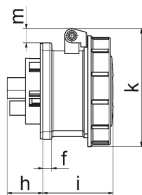

Product description	
Frequency	50 and 60Hz
Protection degree	IP67
Colour code	blue RAL 5015
Colour of appliance	Hinged lid blue RAL 5015, Bayonet ring grey RAL 7035, Enclosure grey RAL 7035
Connection design	with screw terminal
Maximum conductor size	4,0 qmm
Cable entry	null
Height	92mm
Width	86mm
Depth	72mm
Flange size vertical	75mm
Flange size horizontal	75mm
Drill hole distance vertical	60mm
Drill hole distance horizontal	60mm
Material of enclosure	Polyamide
Contact	The contact carrier is made of high temperature resistant material, the contacts are brass nickel plated

Logistics data	
Weight/pcs	0.227 kg / Piece
Packaging	Bag

Logistics data	
Content amount	1 ST
EAN	4024941133302
Length	72 mm
Width	86 mm
Height	92 mm
Weight	0.228 kg
Volume	569.664 ccm
Packaging	Carton
Content amount	10 ST
EAN	4024941821377
Length	245 mm
Width	177 mm
Height	185 mm
Weight	2.403 kg
Volume	7,140 ccm

Ampere	16	32					
Polzahl	7	7					
a	75,0	75,0					
b	75,0	75,0					
c	60,0	60,0					
d	60,0	60,0					
e ø	5,5	5,5					
f	7,0	8,0					
h	17,0	19,0					
i	57,0	65,0					
k	93,0	106,0					
l ø	55,0	60,0					
m	11,5	17,0					
Leiter mm ² min	1,5	2,5					
Leiter mm ² max	4	10					