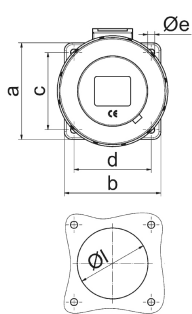

panel mounting socket outlet, straight - 7 poles, flange 75x75

Product description	
BALS-Prd.-Nr	13330
EAN	4024941133302
Product category	TE panel mounting socket outlet, straight
Current	16A
Number of poles	7p
Number of poles	6p+PE
Position of earth contact	9 h
Voltage	230V

Product description	
Frequency	50 and 60Hz
Protection degree	IP67
Colour code	blue RAL 5015
Colour of appliance	Hinged lid blue RAL 5015, Bayonet ring grey RAL 7035, Enclosure grey RAL 7035
Connection design	with screw terminal
Maximum conductor size	4,0 qmm
Cable entry	null
Height	92mm
Width	86mm
Depth	72mm
Flange size vertical	75mm
Flange size horizontal	75mm
Drill hole distance vertical	60mm
Drill hole distance horizontal	60mm
Material of enclosure	Polyamide
Contact	The contact carrier is made of high temperature resistant material, the contacts are brass nickel plated

Logistics data	
Weight/pcs	0.227 kg / Piece
Packaging	Bag

Logistics data	
Content amount	1 ST
EAN	4024941133302
Length	72 mm
Width	86 mm
Height	92 mm
Weight	0.228 kg
Volume	569.664 ccm
Packaging	Carton
Content amount	10 ST
EAN	4024941821377
Length	245 mm
Width	177 mm
Height	185 mm
Weight	2.403 kg
Volume	7,140 ccm

Ampere	16	32					
Polzahl	7	7					
a	75,0	75,0					
b	75,0	75,0					
c	60,0	60,0					
d	60,0	60,0					
e ø	5,5	5,5					
f	7,0	8,0					
h	17,0	19,0					
i	57,0	65,0					
k	93,0	106,0					
l ø	55,0	60,0					
m	11,5	17,0					
Leiter mm ² min	1,5	2,5					
Leiter mm ² max	4	10					