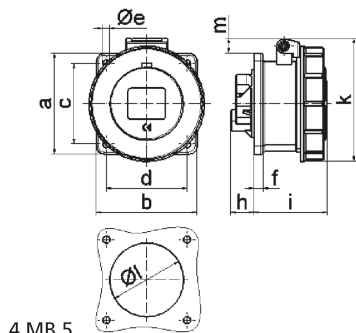

panel mounting socket outlet, straight - flange 75x75,
fixing centers 60x60

Product description	
BALS-Prd.-Nr	13028
EAN	4024941130288
product category	GT panel mounting socket outlet straight
current	32A
number of poles	4p
number of poles	3P+PE
position of earth contact	6 h
voltage	380 up to 415V

Product description	
frequency	50 and 60Hz
protection degree	IP67
colour code	red RAL 3000
Colour of appliance	Hinged lid red, Bayonet ring grey, Enclosure grey
connection design	with screw terminal
maximum conductor size	10,0 qmm
cable entry	null
Height	97mm
Width	93.5mm
Depth	101mm
Flange size vertical	75mm
Flange size horizontal	75mm
Drill hole distance vertical	60mm
Drill hole distance horizontal	60mm
material of enclosure	Polyamide
contact	The contact carrier is made of polyamide, The contacts are brass

Logistics data	
Weight/pcs	0.238 kg / Piece
Packaging	Bag
Content amount	1 ST

Logistics data	
EAN	4024941130288
Length	101 mm
Width	93.5 mm
Height	97 mm
Weight	0.239 kg
Volume	916.019 ccm
Packaging	Carton
Content amount	10 ST
EAN	4024941968270
Length	258 mm
Width	183 mm
Height	212 mm
Weight	2.532 kg
Volume	8,750 ccm

4 MB 5

Ampere Polzahl	16 3	16 4	16 5	32 3	32 4	32 5
a	75,0	75,0	75,0	75,0	75,0	75,0
b	75,0	75,0	75,0	75,0	75,0	75,0
c	60,0	60,0	60,0	60,0	60,0	60,0
d	60,0	60,0	60,0	60,0	60,0	60,0
e ø	5,5	5,5	5,5	5,5	5,5	5,5
f	7,0	7,0	7,0	8,0	8,0	8,0
h	17,0	26,0	17,0	36,0	36,0	19,0
i	57,0	58,0	57,0	65,0	65,0	65,0
k	76,0	83,0	93,0	100,0	100,0	106,0
l ø	45,0	45,0	55,0	60,0	60,0	60,0
m	3,5	7,0	11,5	12,0	12,0	17,0
Leiter mm ² min	1,5	1,5	1,5	2,5	2,5	2,5
Leiter mm ² max	4	4	4	10	10	10