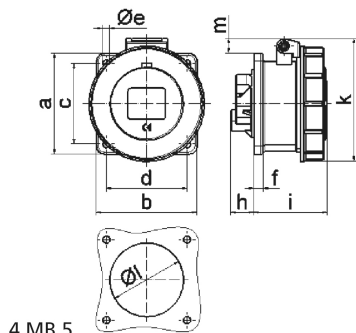

panel mounting socket outlet, straight - flange 75x75,
fixing centers 60x60

Product description	
BALS-Prd.-Nr	13027
EAN	4024941130271
product category	GT panel mounting socket outlet straight
current	32A
number of poles	4p
number of poles	3P+PE
position of earth contact	9 h
voltage	200 up to 250V

Product description	
frequency	50 and 60Hz
protection degree	IP67
colour code	blue RAL 5015
Colour of appliance	Hinged lid blue, Bayonet ring grey, Enclosure grey
connection design	with screw terminal
maximum conductor size	10,0 qmm
cable entry	null
Height	97mm
Width	93.5mm
Depth	101mm
Flange size vertical	75mm
Flange size horizontal	75mm
Drill hole distance vertical	60mm
Drill hole distance horizontal	60mm
material of enclosure	Polyamide
contact	The contact carrier is made of polyamide, The contacts are brass

Logistics data	
Weight/pcs	0.238 kg / Piece
Packaging	Bag
Content amount	1 ST

Logistics data	
EAN	4024941130271
Length	101 mm
Width	93.5 mm
Height	97 mm
Weight	0.239 kg
Volume	916.019 ccm
Packaging	Carton
Content amount	10 ST
EAN	4024941841290
Length	258 mm
Width	183 mm
Height	212 mm
Weight	2.532 kg
Volume	8,750 ccm

Ampere Polzahl	16 3	16 4	16 5	32 3	32 4	32 5
a	75,0	75,0	75,0	75,0	75,0	75,0
b	75,0	75,0	75,0	75,0	75,0	75,0
c	60,0	60,0	60,0	60,0	60,0	60,0
d	60,0	60,0	60,0	60,0	60,0	60,0
e ø	5,5	5,5	5,5	5,5	5,5	5,5
f	7,0	7,0	7,0	8,0	8,0	8,0
h	17,0	26,0	17,0	36,0	36,0	19,0
i	57,0	58,0	57,0	65,0	65,0	65,0
k	76,0	83,0	93,0	100,0	100,0	106,0
l ø	45,0	45,0	55,0	60,0	60,0	60,0
m	3,5	7,0	11,5	12,0	12,0	17,0
Leiter mm ² min	1,5	1,5	1,5	2,5	2,5	2,5
Leiter mm ² max	4	4	4	10	10	10