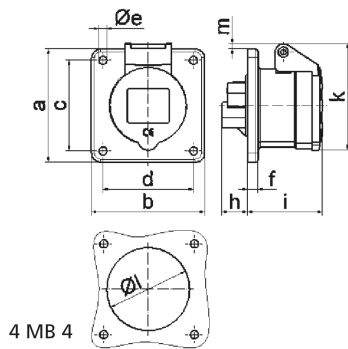

panel mounting socket outlet, straight - flange 75x75,
fixing centers 60x60

Product description	
BALS-Prd.-Nr	13002
EAN	4024941130028
product category	GT panel mounting socket outlet straight
current	16A
number of poles	3p
number of poles	2P+PE
position of earth contact	9 h
voltage	380 up to 415V

Product description	
frequency	50 and 60Hz
protection degree	IP44
colour code	red RAL 3000
Colour of appliance	Hinged lid red, Enclosure grey
connection design	with screw terminal
maximum conductor size	4,0 qmm
cable entry	null
Height	78.5mm
Width	75mm
Depth	67mm
Flange size vertical	75mm
Flange size horizontal	75mm
Drill hole distance vertical	60mm
Drill hole distance horizontal	60mm
material of enclosure	Polyamide
contact	The contact carrier is made of polyamide, The contacts are brass

Logistics data	
Weight/pcs	0.111 kg / Piece
Packaging	Bag
Content amount	1 ST

Logistics data	
EAN	4024941130028
Length	67 mm
Width	75 mm
Height	78.5 mm
Weight	0.112 kg
Volume	394.463 ccm
Packaging	Carton
Content amount	10 ST
EAN	4024941821025
Length	275 mm
Width	175 mm
Height	137 mm
Weight	1.235 kg
Volume	5,737.5 ccm

Ampere Polzahl	16 3	16 4	16 5	32 3	32 4	32 5
a	75,0	75,0	75,0	75,0	75,0	75,0
b	75,0	75,0	75,0	75,0	75,0	75,0
c	60,0	60,0	60,0	60,0	60,0	60,0
d	60,0	60,0	60,0	60,0	60,0	60,0
e ø	5,5	5,5	5,5	5,5	5,5	5,5
f	7,0	7,0	7,0	8,0	8,0	8,0
h	17,0	26,0	17,0	36,0	36,0	19,0
i	51,0	53,0	53,0	62,0	62,0	62,0
k	70,0	80,0	85,0	90,0	90,0	98,0
l ø	45,0	45,0	55,0	60,0	60,0	60,0
m	3,5	7,0	11,5	12,0	12,0	17,0
Leiter mm ² min	1,5	1,5	1,5	2,5	2,5	2,5
Leiter mm ² max	4	4	4	10	10	10