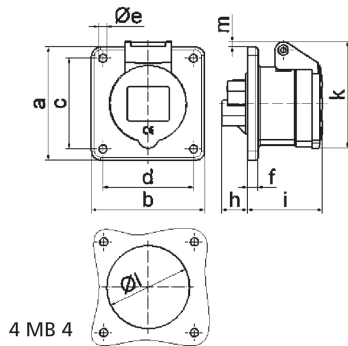

panel mounting socket outlet, straight - flange 75x75,  
fixing centers 60x60

Product description	
BALS-Prd.-Nr	13001
EAN	4024941130011
product category	GT panel mounting socket outlet straight
current	16A
number of poles	3p
number of poles	2P+PE
position of earth contact	6 h
voltage	200 up to 250V

Product description	
frequency	50 and 60Hz
protection degree	IP44
colour code	blue RAL 5015
Colour of appliance	Hinged lid blue, Enclosure grey
connection design	with screw terminal
maximum conductor size	4,0 qmm
cable entry	null
Height	78.5mm
Width	75mm
Depth	67mm
Flange size vertical	75mm
Flange size horizontal	75mm
Drill hole distance vertical	60mm
Drill hole distance horizontal	60mm
material of enclosure	Polyamide
contact	The contact carrier is made of polyamide, The contacts are brass

Logistics data	
Weight/pcs	0.115 kg / Piece
Packaging	Carton
Content amount	10 ST

Logistics data	
EAN	4024941840972
Length	275 mm
Width	175 mm
Height	137 mm
Weight	1.275 kg
Volume	5,737.5 ccm

Ampere	16	16	16	32	32	32
Polzahl	3	4	5	3	4	5
a	75,0	75,0	75,0	75,0	75,0	75,0
b	75,0	75,0	75,0	75,0	75,0	75,0
c	60,0	60,0	60,0	60,0	60,0	60,0
d	60,0	60,0	60,0	60,0	60,0	60,0
e ø	5,5	5,5	5,5	5,5	5,5	5,5
f	7,0	7,0	7,0	8,0	8,0	8,0
h	17,0	26,0	17,0	36,0	36,0	19,0
i	51,0	53,0	53,0	62,0	62,0	62,0
k	70,0	80,0	85,0	90,0	90,0	98,0
l ø	45,0	45,0	55,0	60,0	60,0	60,0
m	3,5	7,0	11,5	12,0	12,0	17,0
Leiter mm <sup>2</sup> min	1,5	1,5	1,5	2,5	2,5	2,5
Leiter mm <sup>2</sup> max	4	4	4	10	10	10